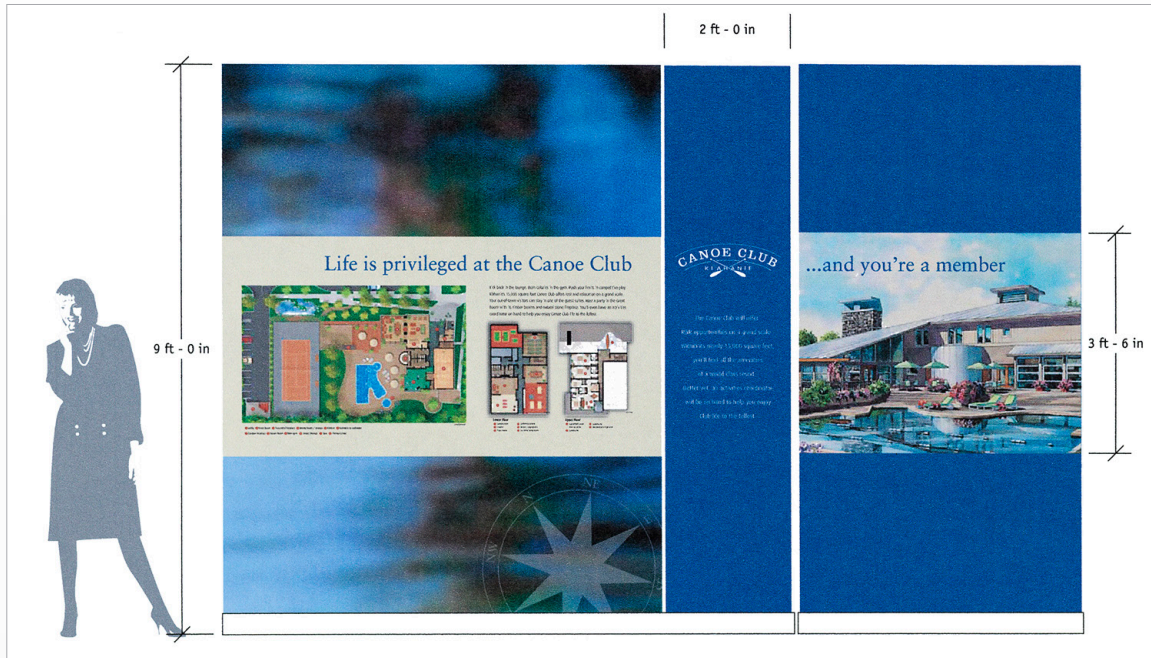

Siteplan Illustration

Client: Polygon Homes
Project: The Canoe Club

Sales Office Wall Graphic

Brochure Insert

These layouts were created by Flemming Design. They illustrate how my illustrations were incorporated into Polygon's sales and marketing office wall and print material.