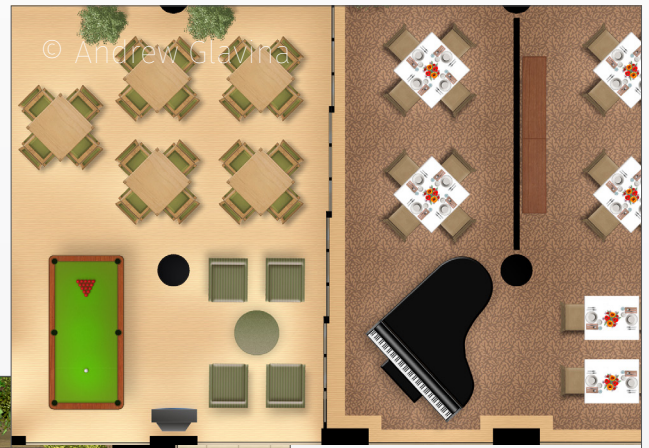

© Andrew Glavina