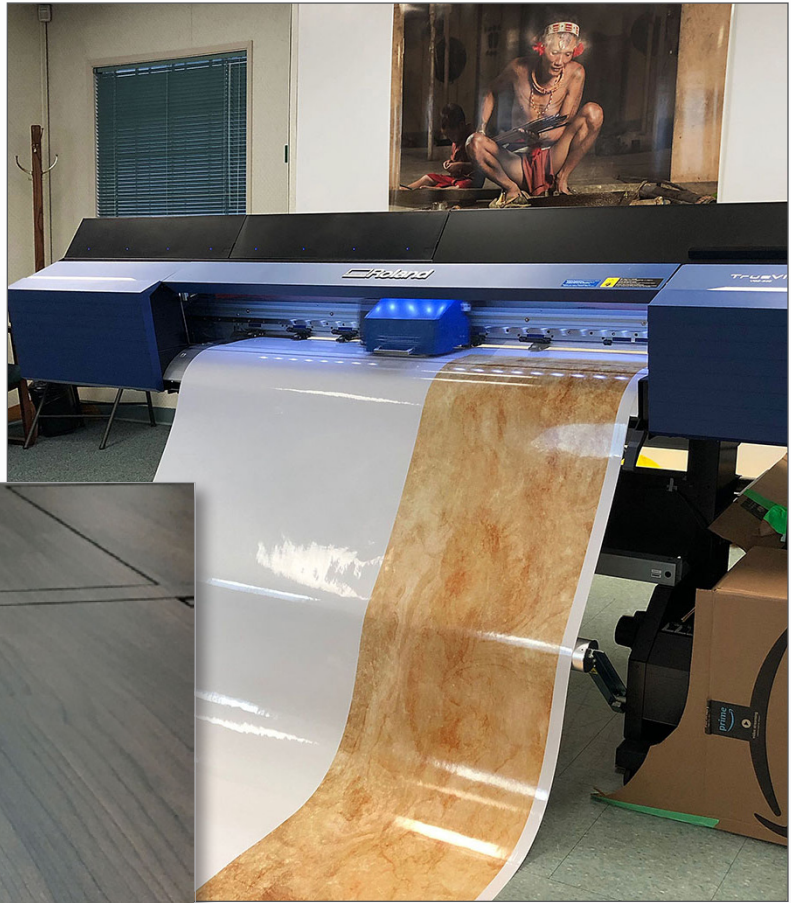

Print and Lam on the roll >

Printed/Laminated Floor (Wilfred's Quarters)

Snowpiercer S2

Printed/Laminated Tile Floor

Agent X

Vinyl Cut Graphics under Clear Epoxy Floor

The 100 S5

> Dressed Set

The 100 S5

ANDREW GLAVINA DESIGNER

Film & Television
Printed Floor

Printed & Laminated Floor
SnowPiercer S2

Printed, Laminated Walls & Floor, Vinyl-Cut Glass Door (shown below) SnowPierce S2

Printed/Installed Wallpaper
Babysitter's Club

Printed/Installed Wallpaper
Agent X

Printed/Installed Wallpaper

Babysitter's Club

Printing Alabaster
for Backlit Countertop
Snowpiercer S2

Photographed Original Desktop then Printed & Applied Vinyl

Vinyl Cut Window Frost
The 100 S5