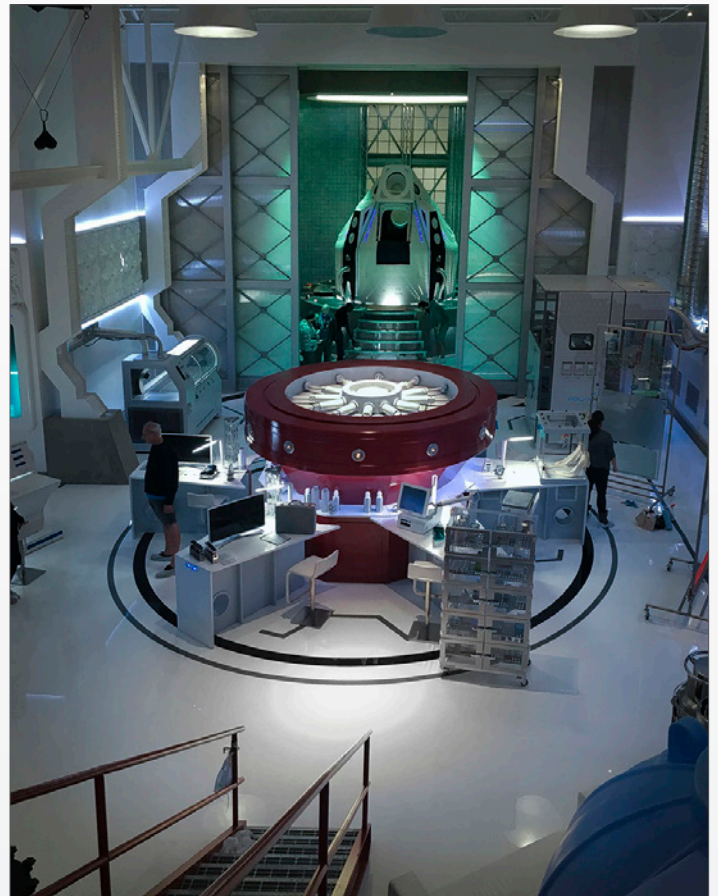

Print and Lam on the roll >

Printed/Laminated Floor (Wilfred's Quarters)

Snowpiercer S2

Printed/Laminated Tile Floor

Agent X

Vinyl Cut Graphics under Clear Epoxy Floor

The 100 S5

> Dressed Set

The 100 S5

ANDREW GLAVINA DESIGNER

Film & Television
Printed Floor

Printed & Laminated Floor
SnowPiercer S2

Printed, Laminated Walls & Floor, Vinyl-Cut Glass Door (shown below) SnowPierce S2

Printed/Installed Wallpaper
Babysitter's Club

Printed/Installed Wallpaper
Agent X

Printed/Installed Wallpaper

Babysitter's Club

Printing Alabaster
for Backlit Countertop
Snowpiercer S2

Photographed Original Desktop then Printed & Applied Vinyl

Vinyl Cut Window Frost
The 100 S5