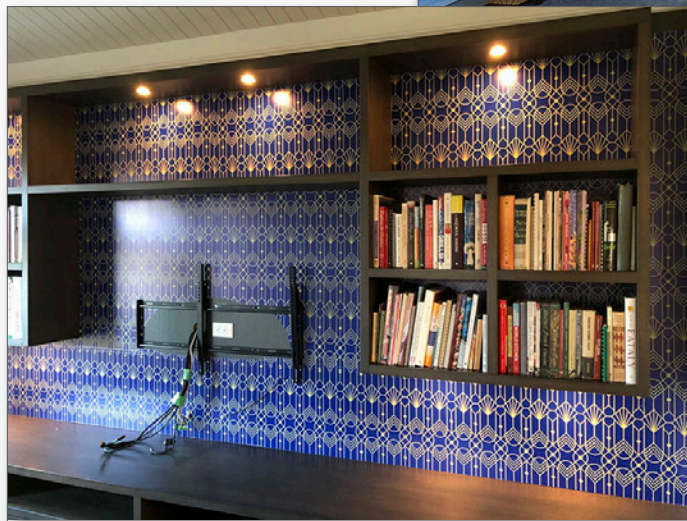

The 100 S5

ANDREW GLAVINA DESIGNER

Film & Television
Printed Floor

Printed & Laminated Floor
SnowPiercer S2

Printed, Laminated Walls & Floor, Vinyl-Cut Glass Door (shown below) SnowPierce S2

Printed/Installed Wallpaper
Babysitter's Club

Printed/Installed Wallpaper
Agent X

Printed/Installed Wallpaper

Babysitter's Club

Printing Alabaster
for Backlit Countertop
Snowpiercer S2

Photographed Original Desktop then Printed & Applied Vinyl

Vinyl Cut Window Frost
The 100 S5